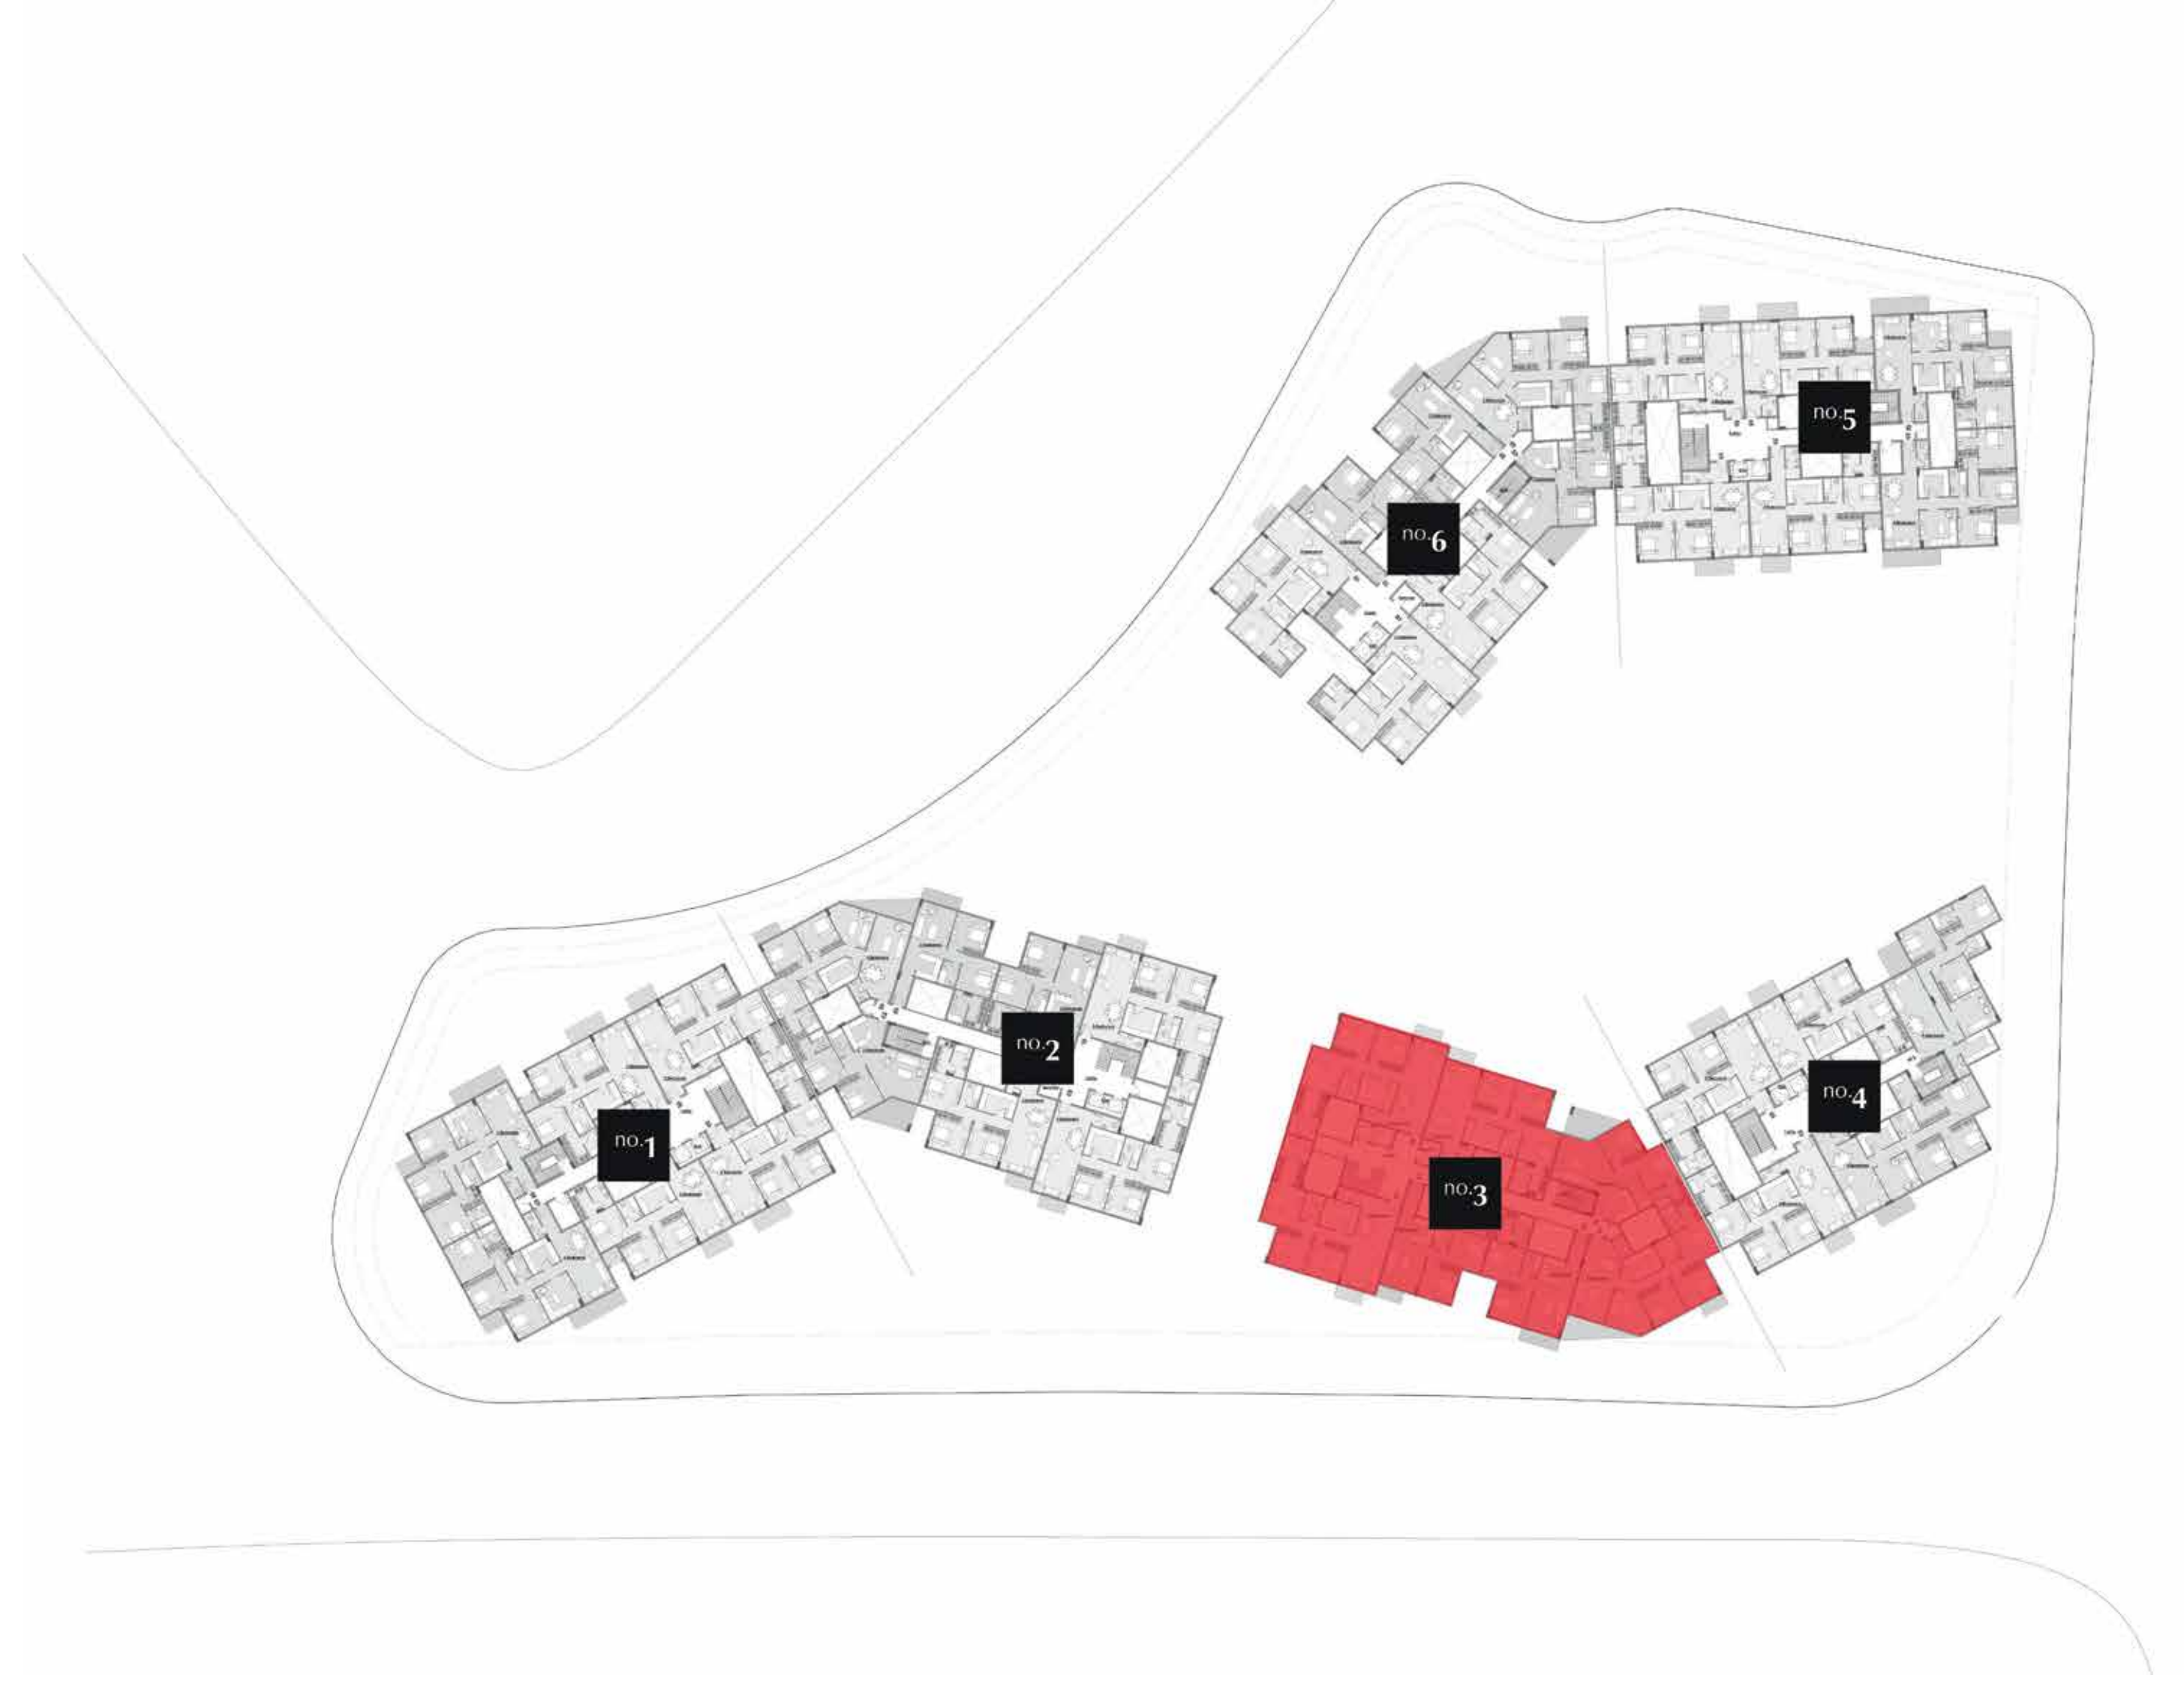

Tonino Lamborghini

RESIDENCES NEW CAPITAL

THE EDGE OF
MODERNITY

THE MASTERPLAN

Fine-tuned to meet exceptional quality lifestyles, ATIKA comes to you with a dedicated concierge service, a fully operational visitor management system, immaculate water features, an exclusive club house, round the clock security and an all new grasp on modern living essentials. Indulge and explore the wonders of Tonino Lamborghini's vision brought to life through a sharp concept design, made possible in the very heart of the New Capital.

THE
FLOORPLANS

GROUND FLOOR

- 2 BEDROOMS
- 3 BEDROOMS
- 4 BEDROOMS

FIRST FLOOR

- 2 BEDROOMS
- 3 BEDROOMS
- 4 BEDROOMS

SECOND FLOOR

- 2 BEDROOMS
- 3 BEDROOMS
- 4 BEDROOMS

TYPICAL FLOOR

121 m²

GROUND FLOOR

FIRST FLOOR

A2

2BEDROOMS

116 m²

GROUND FLOOR

FIRST FLOOR

new PLAN
developments